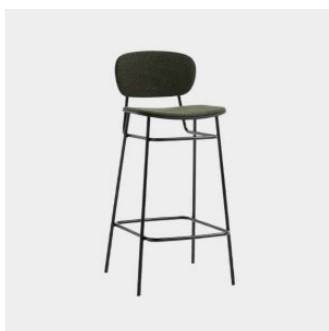

Fosca Handle Low

DESIGN FRANCESC RIFE
BLASCO&VILA, SPAIN

The Fosca Collection is both contemporary and industrial, thanks to its mixed material construction. The collection sets out to be as practical as possible, with the option of padding and upholstery for additional comfort.

The Fosca Collection is designed by Francesc Rife and is available as a chair, stool and lounge chair.

PRICING

\$485 — \$670 Trade pricing ex GST
Min = entry level, max = premium finishes

Contact us for volume pricing

MELBOURNE
11 Stanley Street
Collingwood

+61 3 9417 0781

ownworld.com.au

DIMENSIONS

Low Stool
W 430 D 450 H 500 (mm)

MATERIALS

Seat: Moulded Ash wood finished to house colour
Upholstery: Padded and upholstered in house fabric
Base: Tubular steel to house powdercoat: Black F1
Glides: Nylon glides

COLLECTION

Fosca Handle Low
STOOL
BLASCO&VILA

Fosca Handle
STOOL
BLASCO&VILA

Fosca
CHAIR
BLASCO&VILA

Fosca
LOUNGE CHAIR
BLASCO&VILA

Fosca
SEATING
BLASCO&VILA

SYDNEY
5/50 Stanley Street
Darlinghurst

+61 2 9358 1155