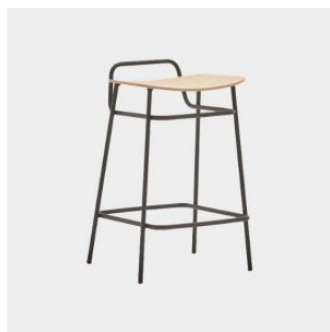

Fosca Handle Low

DESIGN FRANCESC RIFE
BLASCO&VILA, SPAIN

The Fosca Collection is both contemporary and industrial, thanks to its mixed material construction. The collection sets out to be as practical as possible, with the option of padding and upholstery for additional comfort.

The Fosca Collection is designed by Francesc Rife and is available as a chair, stool and lounge chair.

PRICING

\$485 — \$670 Trade pricing ex GST
Min = entry level, max = premium finishes

Contact us for volume pricing

MELBOURNE
11 Stanley Street
Collingwood

+61 3 9417 0781

ownworld.com.au

DIMENSIONS

Low Stool
W 430 D 450 H 500 (mm)

MATERIALS

Seat: Moulded Ash wood finished to house colour
Upholstery: Padded and upholstered in house fabric
Base: Tubular steel to house powdercoat: Black F1
Glides: Nylon glides

COLLECTION

Fosca Handle Low
STOOL
BLASCO&VILA

Fosca Handle
STOOL
BLASCO&VILA

Fosca
CHAIR
BLASCO&VILA

Fosca
LOUNGE CHAIR
BLASCO&VILA

Fosca
SEATING
BLASCO&VILA

SYDNEY
5/50 Stanley Street
Darlinghurst

+61 2 9358 1155