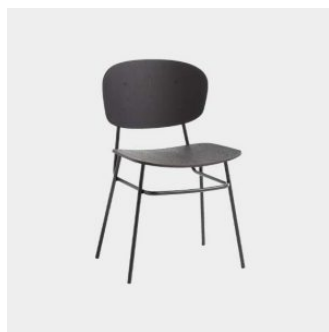

Fosca Handle Low

DESIGN FRANCESC RIFE
BLASCO&VILA, SPAIN

The Fosca Collection is both contemporary and industrial, thanks to its mixed material construction. The collection sets out to be as practical as possible, with the option of padding and upholstery for additional comfort.

The Fosca Collection is designed by Francesc Rife and is available as a chair, stool and lounge chair.

PRICING

\$485 — \$670 Trade pricing ex GST
Min = entry level, max = premium finishes

Contact us for volume pricing

MELBOURNE
11 Stanley Street
Collingwood

+61 3 9417 0781

ownworld.com.au

DIMENSIONS

Low Stool
W 430 D 450 H 500 (mm)

MATERIALS

Seat: Moulded Ash wood finished to house colour
Upholstery: Padded and upholstered in house fabric
Base: Tubular steel to house powdercoat: Black F1
Glides: Nylon glides

COLLECTION

Fosca Handle Low
STOOL
BLASCO&VILA

Fosca Handle
STOOL
BLASCO&VILA

Fosca
CHAIR
BLASCO&VILA

Fosca
LOUNGE CHAIR
BLASCO&VILA

Fosca
SEATING
BLASCO&VILA

SYDNEY
5/50 Stanley Street
Darlinghurst

+61 2 9358 1155