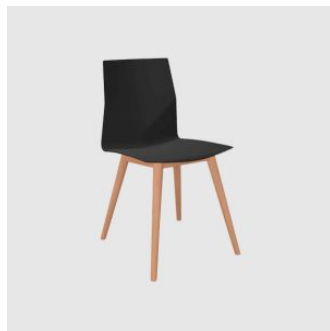

Upholstery: Seat pad or full

Base: Steel, powdercoat

Features: PE glides

Stacking: 4 x floor

COLLECTION

FourCast® 2 Metal 4-Leg
STACKING CHAIR
OCEE & FOUR DESIGN

FourCast® 2 Timber 4-Leg
CHAIR
OCEE & FOUR DESIGN