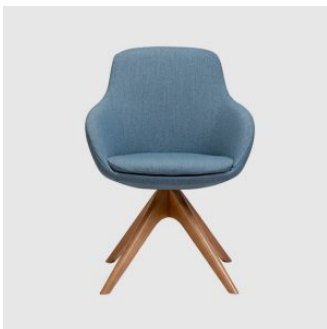

Franklin Timber Trestle

ARMCHAIR
OFFICE EDIT

SYDNEY
5/50 Stanley Street
Darlinghurst

+61 2 9358 1155

MELBOURNE
11 Stanley Street
Collingwood

+61 3 9417 0781

ownworld.com.au