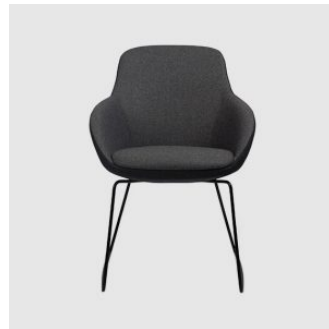

## *Franklin 5-Way Castor*

**DESIGN** COLLABORATION  
OFFICE EDIT, AUSTRALIA

A calming aesthetic matched with superb comfort, the Franklin is the perfect armchair for a multitude of applications.

The Franklin Armchair is available as a Sled, Timber 4-Leg, 4-Way Swivel (timber and metal), 5-Way Swivel on Castors or as a Lounge Chair.

## MATERIALS

Seat: Fully upholstered, to selected finish

Base: Adjustable height, made of aluminium, to selected finish

Castors: Nylon castors

## COLLECTION

**Franklin 4-Way Swivel on Castors**

MEETING ARMCHAIR  
OFFICE EDIT

**Franklin 5-Way Castor**

TASK ARMCHAIR  
OFFICE EDIT

**Franklin Sled**

ARMCHAIR  
OFFICE EDIT

**Franklin Timber 4-Leg**