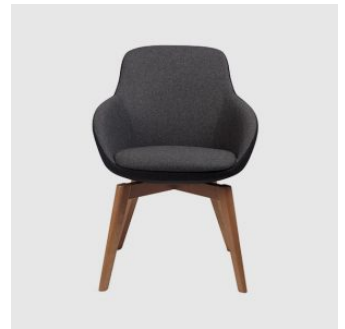

## *Franklin 5-Way Castor*

**DESIGN** COLLABORATION  
OFFICE EDIT, AUSTRALIA

A calming aesthetic matched with superb comfort, the Franklin is the perfect armchair for a multitude of applications.

The Franklin Armchair is available as a Sled, Timber 4-Leg, 4-Way Swivel (timber and metal), 5-Way Swivel on Castors or as a Lounge Chair.

## COLLECTION

**Franklin 4-Way Swivel on Castors**

MEETING ARMCHAIR  
OFFICE EDIT

**Franklin 5-Way Castor**

TASK ARMCHAIR  
OFFICE EDIT

**Franklin Sled**

ARMCHAIR  
OFFICE EDIT

**Franklin Timber 4-Leg**