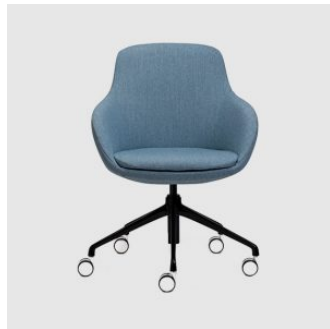

Franklin 5-Way Castor

TASK ARMCHAIR
OFFICE EDIT