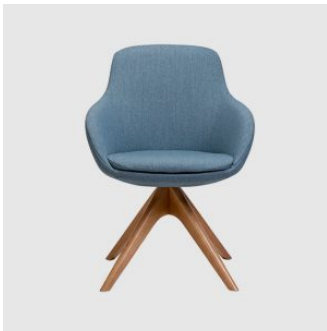

Franklin Sled

DESIGN COLLABORATION
OFFICE EDIT, AUSTRALIA

A calming aesthetic matched with superb comfort, the Franklin is the perfect armchair for a multitude of applications.

The Franklin Armchair is available as a Sled, Timber 4-Leg, 4-Way Swivel (timber and metal), 5-Way Swivel on Castors or as a Lounge Chair.

MELBOURNE
11 Stanley Street
Collingwood

+61394170781

ownworld.com.au

DIMENSIONS

W 620 D 620 H 845 | SD 450 SW 455 SH 475 (mm)

MATERIALS

Upholstery: FR foam, fully upholstered, to selected finish

Base: Made of steel, to selected finish

COLLECTION

Franklin 4-Way Swivel on Castors
MEETING ARMCHAIR
OFFICE EDIT

Franklin 5-Way Castor
TASK ARMCHAIR
OFFICE EDIT

Franklin Sled
ARMCHAIR
OFFICE EDIT

Franklin Timber 4-Leg
ARMCHAIR
OFFICE EDIT

Franklin Timber Trestle
ARMCHAIR
OFFICE EDIT