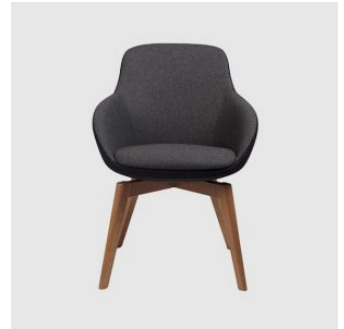

Franklin Timber 4-Leg
ARMCHAIR
OFFICE EDIT