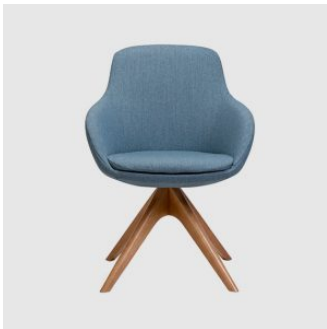

Franklin Timber Trestle
ARMCHAIR
OFFICE EDIT

SYDNEY
5/50 Stanley Street
Darlinghurst

+61 2 9358 1155

MELBOURNE
11 Stanley Street
Collingwood

+61 3 9417 0781

ownworld.com.au