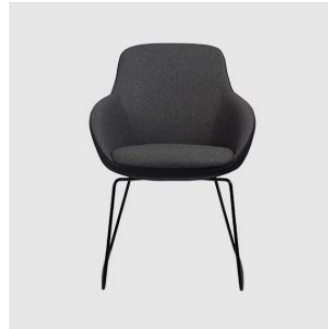

Franklin Timber Trestle

DESIGN COLLABORATION
EUROPEAN BEECH STAINED TO BLACK, AUSTRALIA

A calming aesthetic matched with superb comfort, the Franklin is the perfect armchair for a multitude of applications.

The Franklin Armchair is available as a Sled, Timber 4-Leg, 4-Way Swivel (timber and metal), 5-Way Swivel on Castors or as a Lounge Chair.

LEADTIME

4-6 Weeks

WARRANTY

3 Year Structural

CERTIFICATION

ISO 9001
ISO 14001
ISO AS4801
Product Stewardship Programme

Seat: Fully upholstered, to selected finish

Base: Made of European Ash, to selected finish

Glides: Nylon glides

COLLECTION

Franklin 4-Way Swivel on Castors
MEETING ARMCHAIR
OFFICE EDIT

Franklin 5-Way Castor
TASK ARMCHAIR
OFFICE EDIT