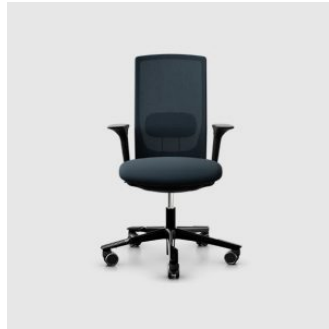

Futu Mesh 1100
TASK CHAIR
HÅG - FLOKK

SYDNEY
5/50 Stanley Street
Darlinghurst

+61 2 9358 1155

MELBOURNE
11 Stanley Street
Collingwood

+61 3 9417 0781

ownworld.com.au