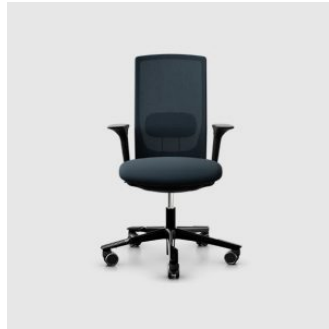

Futu Mesh 1100

Flokk

DESIGN FLOKK COLLABORATION
HÅG - FLOKK, NORWAY

The HÅG Futu combines compact looks with high-precision engineering. It's ideal if you lack space, yet require an effective task chair. All technical parts are integrated into its shape, making it more streamlined. This helps it easily blend in with its surroundings.

The Futu mesh 1100 has a breathable transparent backrest, keeping your back cool via constant ventilation. It features our latest HÅG in Balance® movement mechanism, which keeps you in continuous balanced movement. A fully functional lumbar support is optional, as are height and width-adjustable armrests. Our uniquely designed FutuKnit™ mesh fabrics have been technically developed to retain their tautness and are available in seven appealing colours.

+61 3 9417 0781

ownworld.com.au

DIMENSIONS

W 730 D 730 H 1000-1150 | SH 400-550 (mm)

MATERIALS

Backrest: FutuKnit mesh backrest, to selected finish

Seat: Fully upholstered in FutuKnit fabric, to selected finish

Base: 730mm dia 5-way aluminium base with 165mm gas lift, powdercoated to selected finish

Castors: Hard nylon castors

COLLECTION

Futu 1200
TASK CHAIR
HÅG - FLOKK

Futu Mesh 1100
TASK CHAIR
HÅG - FLOKK

SYDNEY
5/50 Stanley Street
Darlinghurst