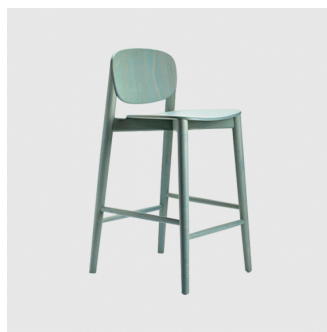

Harmo
STOOL
INFINITI

SYDNEY
5/50 Stanley Street
Darlinghurst

+61 2 9358 1155

MELBOURNE
11 Stanley Street
Collingwood

+61 3 9417 0781

ownworld.com.au