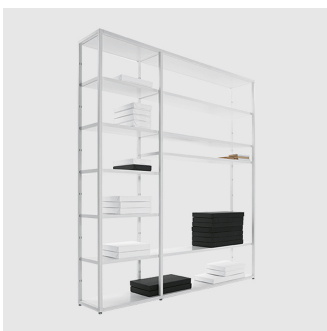

Simple and stylish Helsinki's strong design concept continually opens the way to new directions. The Helsinki collection includes a range of tables; available with a disassembling steel frame, a wide choice of trolleys; all of which offer a rich range of accessories designed to each satisfy a different purpose and a collection of bookshelves in various heights and configurations.

Base: 35x35mm extruded aluminium, to selected house finish

COLLECTION

Helsinki 30 Home
MEETING/DINING TABLE
DESALTO

Helsinki 35 Home
MEETING/DINING TABLE
DESALTO

Helsinki 35 Office
DESK
DESALTO

Helsinki 35 Outdoor
MEETING/DINING TABLE
DESALTO