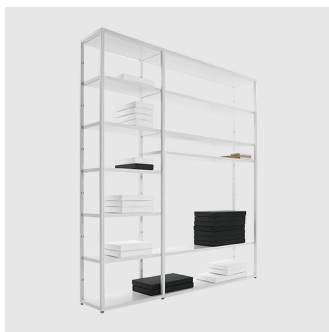

Simple and stylish Helsinki's strong design concept continually opens the way to new directions. The Helsinki collection includes a range of tables; available with a disassembling steel frame, a wide choice of trolleys; all of which offer a rich range of accessories designed to each satisfy a different purpose and a collection of bookshelves in various heights and configurations.

## COLLECTION

**Helsinki 30 Home**  
MEETING/DINING TABLE  
DESALTO

**Helsinki 35 Home**  
MEETING/DINING TABLE  
DESALTO

**Helsinki 35 Office**  
DESK  
DESALTO

**Helsinki 35 Outdoor**  
MEETING/DINING TABLE  
DESALTO