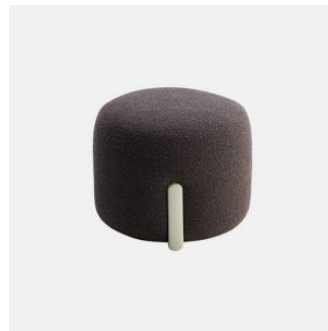

Hyppo
OTTOMAN
CANTARUTTI

SYDNEY
5/50 Stanley Street
Darlinghurst

+61 2 9358 1155

MELBOURNE
11 Stanley Street
Collingwood

+61 3 9417 0781

ownworld.com.au