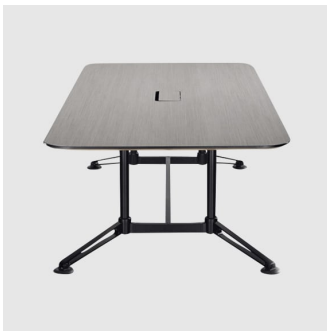

Designed for casual meeting tables and conferencing facilities, Incognito also includes a tilt-top option that can accommodate tables up to one metre wide. Incognito is available in three foot sizes and provides plenty of leg room for user comfort.

DIA 1400-2100 H 720 (mm)

W 1050-1800 D 1050-1800 H 720 (mm)

MATERIALS

Tops: To specification.

Legs: Steel and aluminium frame, available in a selection of house powdercoat colours and plating options.

Feet: Aluminium polished or powdercoated to house colour

Frame: Aluminium powdercoated black

Custom colours also available.

COLLECTION

Incognito Rectangle/Boatshape
TABLES
THINKING WORKS

Incognito Round/Square
TABLES
THINKING WORKS

Incognito
FOLDING TABLE
THINKING WORKS