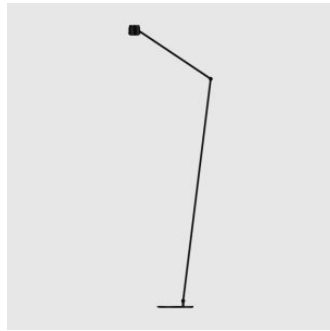

w225 lon
FLOOR LAMP
WÄSTBERG