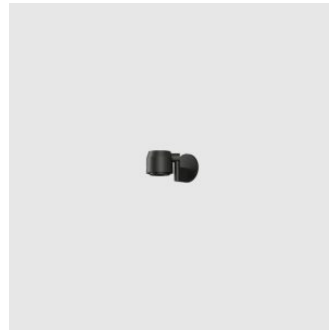

w225 lon
WALL LAMP
WÄSTBERG