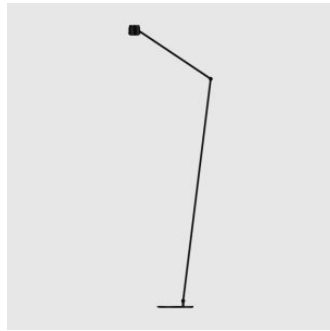

Ion
FLOOR LAMP
WÄSTBERG