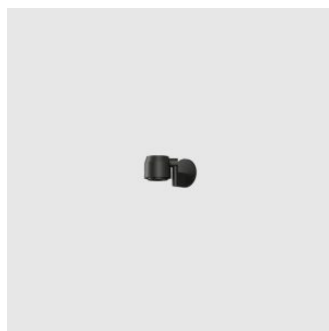

Ion
WALL LAMP
WÄSTBERG