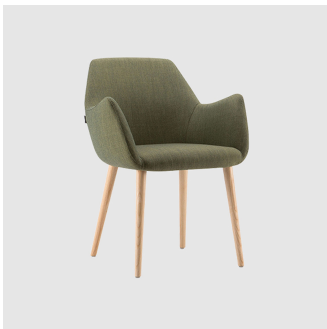

Kesy 01 Metal 4-Leg

torre₁₉₆₁

DESIGN CARLESI & TONELLI
TORRE, ITALY

Torre's interchangeable multi-base programme offers great versatility, enabling clients to choose from a wide range of base options. The chairs, stools, lounge and armchairs within each collection all reference the same design aesthetic and can be seamlessly inserted in to different environments and applications within the same project, maintaining style continuity and formal harmony.

Kesy 04 Metal 4-Leg
ARMCHAIR
TORRE

Kesy 05 Metal 4-Leg
LOUNGE CHAIR
TORRE

Kesy 09 Metal 4-Leg
LOUNGE
TORRE

Kesy 07 Pedestal
STOOL
TORRE

Kesy 07 Sled
STOOL
TORRE

Kesy 04 Sled
ARMCHAIR
TORRE

Kesy 01 Timber 4-Leg
CHAIR
TORRE