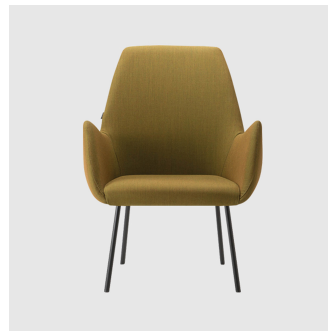

Kesy 04 4-Way Swivel

MEETING ARMCHAIR
TORRE

Kesy 01 5-Way Castor

TASK CHAIR
TORRE

Kesy 04 5-Way Castor

TASK ARMCHAIR
TORRE

Kesy 05 HB Metal 4-Leg

LOUNGE CHAIR
TORRE