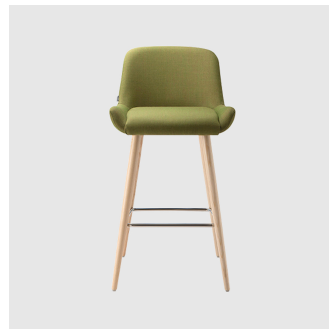

Kesy 07 Timber 4-Leg
STOOL
TORRE