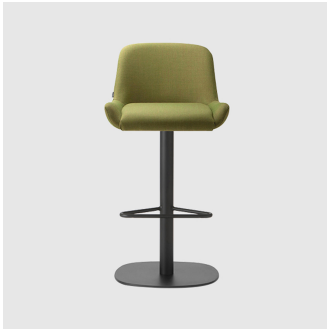

Kesy 07 Pedestal
STOOL
TORRE