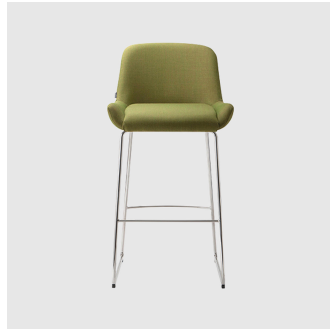

Kesy 04 Metal 4-Leg
ARMCHAIR
TORRE

Kesy 05 Metal 4-Leg
LOUNGE CHAIR
TORRE

Kesy 09 Metal 4-Leg
LOUNGE
TORRE

Kesy 07 Pedestal
STOOL
TORRE

Kesy 07 Sled
STOOL
TORRE

Kesy 04 Sled
ARMCHAIR
TORRE

Kesy 01 Timber 4-Leg
CHAIR
TORRE