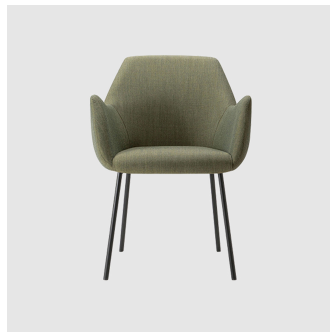

Kesy 05 HB Timber 4-Leg

LOUNGE CHAIR
TORRE

SYDNEY
5/50 Stanley Street
Darlinghurst

+61293581155

MELBOURNE
11 Stanley Street
Collingwood

+61394170781

ownworld.com.au

Kesy 01 Metal 4-Leg
CHAIR
TORRE