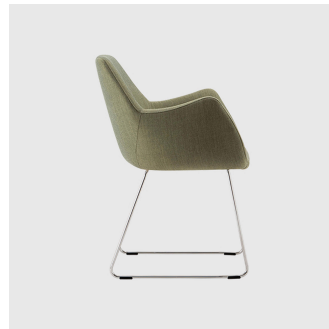

Kesy 01 Timber 4-Leg

torre₁₉₆₁

DESIGN CARLES I & AMP; TONELLI
TORRE, ITALY

Torre's interchangeable multi-base programme offers great versatility, enabling clients to choose from a wide range of base options. The chairs, stools, lounge and armchairs within each collection all reference the same design aesthetic and can be seamlessly inserted in to different environments and applications within the same project, maintaining style continuity and formal harmony.

Kesy 04 Metal 4-Leg
ARMCHAIR
TORRE

Kesy 05 Metal 4-Leg
LOUNGE CHAIR
TORRE

Kesy 09 Metal 4-Leg
LOUNGE
TORRE

Kesy 07 Pedestal
STOOL
TORRE

Kesy 07 Sled
STOOL
TORRE

Kesy 04 Sled
ARMCHAIR
TORRE

Kesy 01 Timber 4-Leg
CHAIR
TORRE