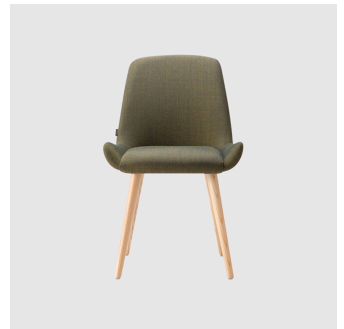

Kesy 01 Timber 4-Leg

torre₁₉₆₁

DESIGN CARLES I & AMP; TONELLI
TORRE, ITALY

Torre's interchangeable multi-base programme offers great versatility, enabling clients to choose from a wide range of base options. The chairs, stools, lounge and armchairs within each collection all reference the same design aesthetic and can be seamlessly inserted in to different environments and applications within the same project, maintaining style continuity and formal harmony.

Kesy 04 Metal 4-Leg
ARMCHAIR
TORRE

Kesy 05 Metal 4-Leg
LOUNGE CHAIR
TORRE

Kesy 09 Metal 4-Leg
LOUNGE
TORRE

Kesy 07 Pedestal
STOOL
TORRE

Kesy 07 Sled
STOOL
TORRE

Kesy 04 Sled
ARMCHAIR
TORRE

Kesy 01 Timber 4-Leg
CHAIR
TORRE