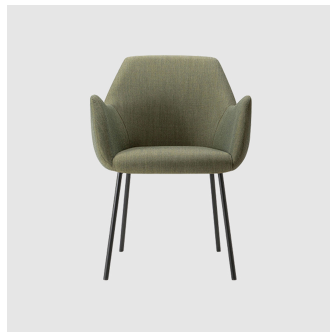

Kesy 05 HB Timber 4-Leg

LOUNGE CHAIR
TORRE

SYDNEY
5/50 Stanley Street
Darlinghurst

+61 2 9358 1155

MELBOURNE
11 Stanley Street
Collingwood

+61 3 9417 0781

ownworld.com.au

Kesy 01 Metal 4-Leg
CHAIR
TORRE