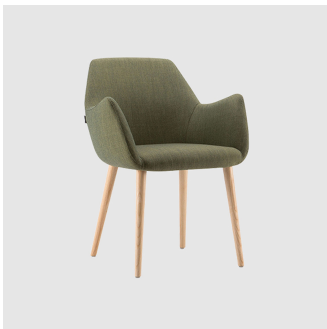

Kesy 01 Timber 4-Leg

torre₁₉₆₁

DESIGN CARLES I & AMP; TONELLI
TORRE, ITALY

Torre's interchangeable multi-base programme offers great versatility, enabling clients to choose from a wide range of base options. The chairs, stools, lounge and armchairs within each collection all reference the same design aesthetic and can be seamlessly inserted in to different environments and applications within the same project, maintaining style continuity and formal harmony.

Kesy 04 Metal 4-Leg
ARMCHAIR
TORRE

Kesy 05 Metal 4-Leg
LOUNGE CHAIR
TORRE

Kesy 09 Metal 4-Leg
LOUNGE
TORRE

Kesy 07 Pedestal
STOOL
TORRE

Kesy 07 Sled
STOOL
TORRE

Kesy 04 Sled
ARMCHAIR
TORRE

Kesy 01 Timber 4-Leg
CHAIR
TORRE