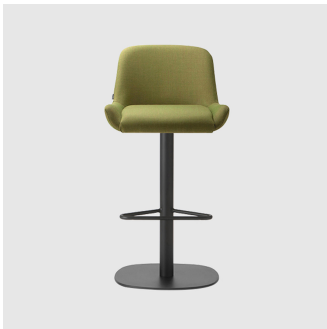

Kesy 07 Pedestal
STOOL
TORRE