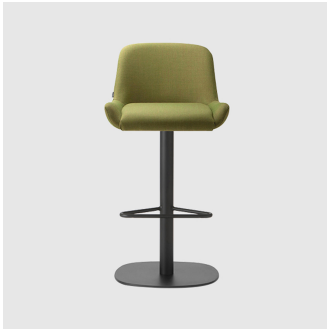

Kesy 04 4-Way Swivel

torre₁₉₆₁

DESIGN CARLESÌ & TONELLI
TORRE, ITALY

Torre's interchangeable multi-base programme offers great versatility, enabling clients to choose from a wide range of base options. The chairs, stools, lounge and armchairs within each collection all reference the same design aesthetic and can be seamlessly inserted in to different environments and applications within the same project, maintaining style continuity and formal harmony.

LOUNGE CHAIR
TORRE

Kesy 05 HB Timber 4-Leg

LOUNGE CHAIR
TORRE

SYDNEY
5/50 Stanley Street
Darlinghurst

+6129358 1155

MELBOURNE
11 Stanley Street
Collingwood

+6139417 0781

ownworld.com.au

Kesy 01 Metal 4-Leg
CHAIR
TORRE

Kesy 04 Metal 4-Leg
ARMCHAIR
TORRE

Kesy 05 Metal 4-Leg
LOUNGE CHAIR
TORRE

Kesy 09 Metal 4-Leg
LOUNGE
TORRE

Kesy 07 Pedestal
STOOL
TORRE

Kesy 07 Sled
STOOL
TORRE

Kesy 04 Sled
ARMCHAIR
TORRE