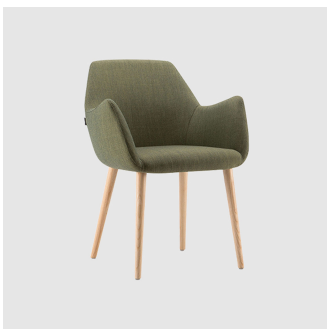

Kesy 04 Timber 4-Leg
ARMCHAIR
TORRE