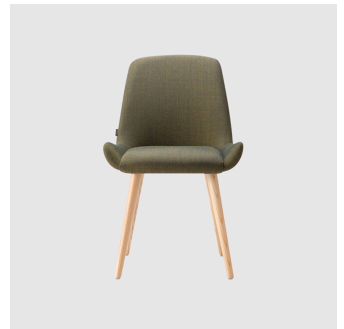

Kesy 045-Way Castor

torre₁₉₆₁

DESIGN CARLESÌ & TONELLI
TORRE, ITALY

Torre's interchangeable multi-base programme offers great versatility, enabling clients to choose from a wide range of base options. The chairs, stools, lounge and armchairs within each collection all reference the same design aesthetic and can be seamlessly inserted in to different environments and applications within the same project, maintaining style continuity and formal harmony.

Kesy 01 Metal 4-Leg
CHAIR
TORRE

Kesy 04 Metal 4-Leg
ARMCHAIR
TORRE

Kesy 05 Metal 4-Leg
LOUNGE CHAIR
TORRE

Kesy 09 Metal 4-Leg
LOUNGE
TORRE

Kesy 07 Pedestal
STOOL
TORRE

Kesy 07 Sled
STOOL
TORRE

Kesy 04 Sled
ARMCHAIR
TORRE