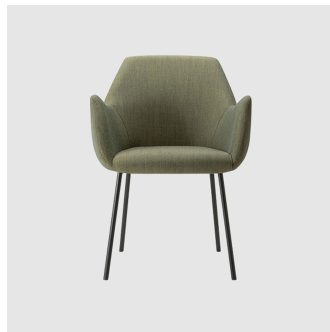

Kesy 04 Metal 4-Leg
ARMCHAIR
TORRE