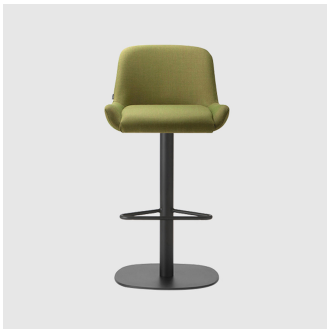

Kesy 01 Metal 4-Leg
CHAIR
TORRE

Kesy 04 Metal 4-Leg
ARMCHAIR
TORRE

Kesy 05 Metal 4-Leg
LOUNGE CHAIR
TORRE

Kesy 09 Metal 4-Leg
LOUNGE
TORRE

Kesy 07 Pedestal
STOOL
TORRE

Kesy 07 Sled
STOOL
TORRE

Kesy 04 Sled
ARMCHAIR
TORRE