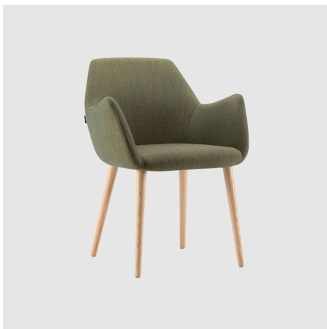

Kesy 04 Timber 4-Leg
ARMCHAIR
TORRE