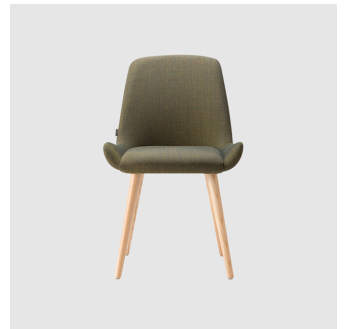

Kesy 04 Timber 4-Leg

torre₁₉₆₁

DESIGN CARLES & TONELLI
TORRE, ITALY

Torre's interchangeable multi-base programme offers great versatility, enabling clients to choose from a wide range of base options. The chairs, stools, lounge and armchairs within each collection all reference the same design aesthetic and can be seamlessly inserted in to different environments and applications within the same project, maintaining style continuity and formal harmony.

Kesy 01 Metal 4-Leg
CHAIR
TORRE

Kesy 04 Metal 4-Leg
ARMCHAIR
TORRE

Kesy 05 Metal 4-Leg
LOUNGE CHAIR
TORRE

Kesy 09 Metal 4-Leg
LOUNGE
TORRE

Kesy 07 Pedestal
STOOL
TORRE

Kesy 07 Sled
STOOL
TORRE

Kesy 04 Sled
ARMCHAIR
TORRE