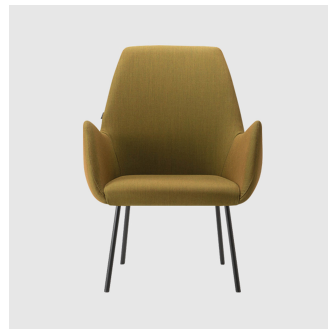

MEETING CHAIR
TORRE

Kesy 04 4-Way Swivel

MEETING ARMCHAIR
TORRE

Kesy 01 5-Way Castor

TASK CHAIR
TORRE

Kesy 04 5-Way Castor

TASK ARMCHAIR
TORRE

Kesy 05 HB Metal 4-Leg