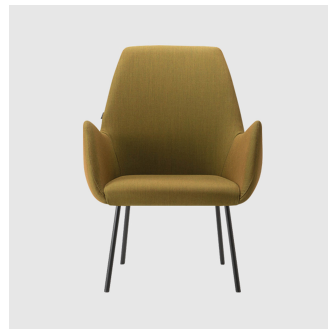

Kesy 05 HB Metal 4-Leg

LOUNGE CHAIR
TORRE