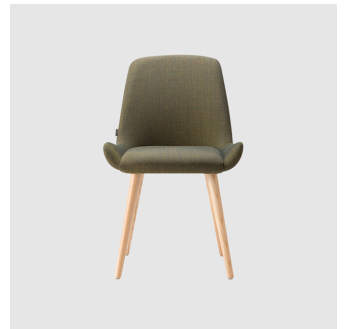

Kesy 05 HB Metal 4-Leg

torre₁₉₆₁

DESIGN CARLESÌ & TONELLI
TORRE, ITALY

Torre's interchangeable multi-base programme offers great versatility, enabling clients to choose from a wide range of base options. The chairs, stools, lounge and armchairs within each collection all reference the same design aesthetic and can be seamlessly inserted in to different environments and applications within the same project, maintaining style continuity and formal harmony.

Kesy 01 Metal 4-Leg
CHAIR
TORRE

Kesy 04 Metal 4-Leg
ARMCHAIR
TORRE

Kesy 05 Metal 4-Leg
LOUNGE CHAIR
TORRE

Kesy 09 Metal 4-Leg
LOUNGE
TORRE

Kesy 07 Pedestal
STOOL
TORRE

Kesy 07 Sled
STOOL
TORRE

Kesy 04 Sled
ARMCHAIR
TORRE