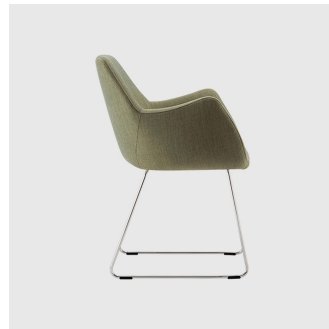

Kesy 05 HB Metal 4-Leg

torre₁₉₆₁

DESIGN CARLESÌ & TONELLI
TORRE, ITALY

Torre's interchangeable multi-base programme offers great versatility, enabling clients to choose from a wide range of base options. The chairs, stools, lounge and armchairs within each collection all reference the same design aesthetic and can be seamlessly inserted in to different environments and applications within the same project, maintaining style continuity and formal harmony.

Kesy 01 Metal 4-Leg
CHAIR
TORRE

Kesy 04 Metal 4-Leg
ARMCHAIR
TORRE

Kesy 05 Metal 4-Leg
LOUNGE CHAIR
TORRE

Kesy 09 Metal 4-Leg
LOUNGE
TORRE

Kesy 07 Pedestal
STOOL
TORRE

Kesy 07 Sled
STOOL
TORRE

Kesy 04 Sled
ARMCHAIR
TORRE