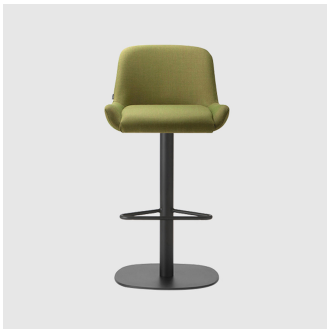

Kesy 05 HB Metal 4-Leg

torre₁₉₆₁

DESIGN CARLESÌ & TONELLI
TORRE, ITALY

Torre's interchangeable multi-base programme offers great versatility, enabling clients to choose from a wide range of base options. The chairs, stools, lounge and armchairs within each collection all reference the same design aesthetic and can be seamlessly inserted in to different environments and applications within the same project, maintaining style continuity and formal harmony.

Base: Tubular steel frame, to selected finish

Glides: Plastic glides

COLLECTION

Kesy 01 4-Way Pedestal

CHAIR
TORRE

Kesy 04 4-Way Pedestal

ARMCHAIR
TORRE

Kesy 01 4-Way Swivel

Kesy 01 Metal 4-Leg
CHAIR
TORRE

Kesy 04 Metal 4-Leg
ARMCHAIR
TORRE

Kesy 05 Metal 4-Leg
LOUNGE CHAIR
TORRE

Kesy 09 Metal 4-Leg
LOUNGE
TORRE

Kesy 07 Pedestal
STOOL
TORRE

Kesy 07 Sled
STOOL
TORRE

Kesy 04 Sled
ARMCHAIR
TORRE