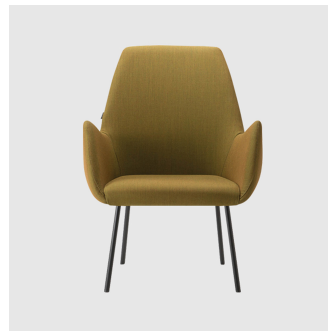

MEETING ARMCHAIR  
TORRE

**Kesy 01 5-Way Castor**

TASK CHAIR  
TORRE

**Kesy 04 5-Way Castor**

TASK ARMCHAIR  
TORRE

**Kesy 05 HB Metal 4-Leg**

LOUNGE CHAIR  
TORRE

**Kesy 05 HB Timber 4-Leg**