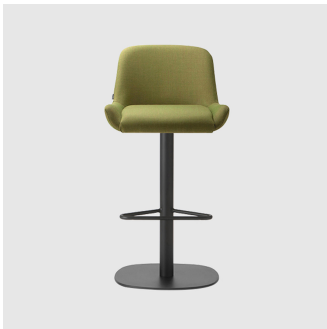

Base: Tubular steel frame, to selected finish

Glides: Plastic glides

COLLECTION

Kesy 01 4-Way Pedestal

CHAIR
TORRE

Kesy 04 4-Way Pedestal

ARMCHAIR
TORRE

Kesy 01 4-Way Swivel

LOUNGE CHAIR
TORRE

Kesy 05 HB Timber 4-Leg

LOUNGE CHAIR
TORRE

SYDNEY
5/50 Stanley Street
Darlinghurst

+61293581155

MELBOURNE
11 Stanley Street
Collingwood

+61394170781

ownworld.com.au

Kesy 01 Metal 4-Leg
CHAIR
TORRE

Kesy 04 Metal 4-Leg
ARMCHAIR
TORRE

Kesy 05 Metal 4-Leg
LOUNGE CHAIR
TORRE

Kesy 09 Metal 4-Leg
LOUNGE
TORRE

Kesy 07 Pedestal
STOOL
TORRE

Kesy 07 Sled
STOOL
TORRE

Kesy 04 Sled
ARMCHAIR
TORRE