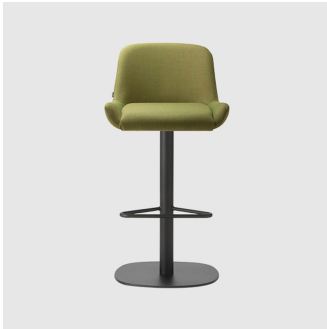

LOUNGE CHAIR  
TORRE

SYDNEY  
5/50 Stanley Street  
Darlinghurst

+61 2 9358 1155

MELBOURNE  
11 Stanley Street  
Collingwood

+61 3 9417 0781

[ownworld.com.au](http://ownworld.com.au)

**Kesy 01 Metal 4-Leg**  
CHAIR  
TORRE

**Kesy 04 Metal 4-Leg**  
ARMCHAIR  
TORRE

**Kesy 05 Metal 4-Leg**  
LOUNGE CHAIR  
TORRE

**Kesy 09 Metal 4-Leg**  
LOUNGE  
TORRE

**Kesy 07 Pedestal**  
STOOL  
TORRE

**Kesy 07 Sled**  
STOOL  
TORRE

**Kesy 04 Sled**  
ARMCHAIR  
TORRE