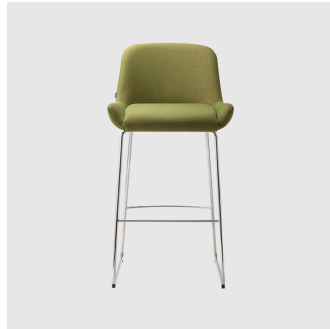

Kesy 07 Sled
STOOL
TORRE