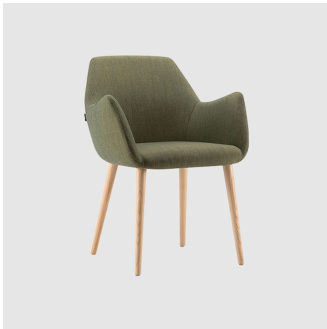

MELBOURNE  
11 Stanley Street  
Collingwood

+61 3 9417 0781

[ownworld.com.au](http://ownworld.com.au)

**Kesy 01 Metal 4-Leg**  
CHAIR  
TORRE

**Kesy 04 Metal 4-Leg**  
ARMCHAIR  
TORRE

**Kesy 05 Metal 4-Leg**  
LOUNGE CHAIR  
TORRE

**Kesy 09 Metal 4-Leg**  
LOUNGE  
TORRE

**Kesy 07 Pedestal**  
STOOL  
TORRE

**Kesy 07 Sled**  
STOOL  
TORRE

**Kesy 04 Sled**  
ARMCHAIR  
TORRE

**Kesy 01 Timber 4-Leg**  
CHAIR  
TORRE

**Kesy 04 Timber 4-Leg**  
ARMCHAIR  
TORRE