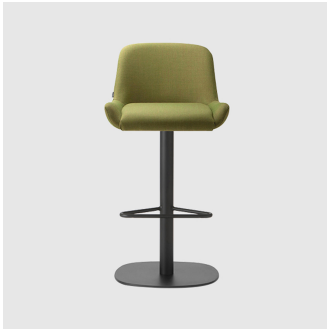

Base: Tubular steel frame, to selected finish

Glides: Plastic glides

COLLECTION

Kesy 01 4-Way Pedestal

CHAIR
TORRE

Kesy 04 4-Way Pedestal

ARMCHAIR
TORRE

Kesy 01 4-Way Swivel

LOUNGE CHAIR
TORRE

Kesy 05 HB Timber 4-Leg

LOUNGE CHAIR
TORRE

SYDNEY
5/50 Stanley Street
Darlinghurst

+61293581155

MELBOURNE
11 Stanley Street
Collingwood

+61394170781

ownworld.com.au

Kesy 01 Metal 4-Leg
CHAIR
TORRE

Kesy 04 Metal 4-Leg
ARMCHAIR
TORRE

Kesy 05 Metal 4-Leg
LOUNGE CHAIR
TORRE

Kesy 09 Metal 4-Leg
LOUNGE
TORRE

Kesy 07 Pedestal
STOOL
TORRE

Kesy 07 Sled
STOOL
TORRE

Kesy 04 Sled
ARMCHAIR
TORRE