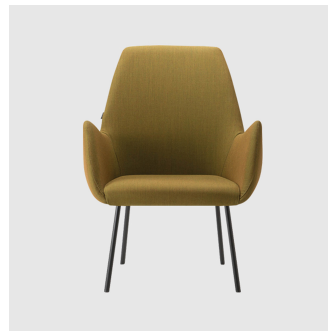

Kesy 05 HB Metal 4-Leg

LOUNGE CHAIR
TORRE