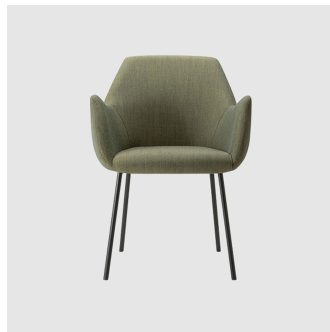

LOUNGE CHAIR  
TORRE

SYDNEY  
5/50 Stanley Street  
Darlinghurst

+61 2 9358 1155

MELBOURNE  
11 Stanley Street  
Collingwood

+61 3 9417 0781

[ownworld.com.au](http://ownworld.com.au)

**Kesy 01 Metal 4-Leg**  
CHAIR  
TORRE