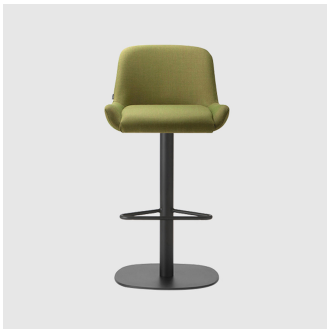

LOUNGE CHAIR  
TORRE

SYDNEY  
5/50 Stanley Street  
Darlinghurst

+61 2 9358 1155

MELBOURNE  
11 Stanley Street  
Collingwood

+61 3 9417 0781

[ownworld.com.au](http://ownworld.com.au)

**Kesy 01 Metal 4-Leg**  
CHAIR  
TORRE

**Kesy 04 Metal 4-Leg**  
ARMCHAIR  
TORRE

**Kesy 05 Metal 4-Leg**  
LOUNGE CHAIR  
TORRE

**Kesy 09 Metal 4-Leg**  
LOUNGE  
TORRE

**Kesy 07 Pedestal**  
STOOL  
TORRE

**Kesy 07 Sled**  
STOOL  
TORRE

**Kesy 04 Sled**  
ARMCHAIR  
TORRE