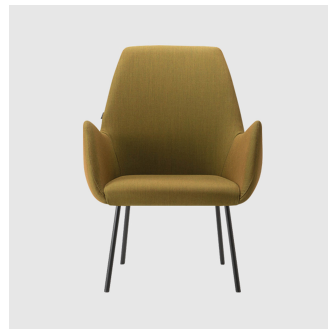

MEETING ARMCHAIR  
TORRE

**Kesy 01 5-Way Castor**

TASK CHAIR  
TORRE

**Kesy 04 5-Way Castor**

TASK ARMCHAIR  
TORRE

**Kesy 05 HB Metal 4-Leg**

LOUNGE CHAIR  
TORRE

**Kesy 05 HB Timber 4-Leg**