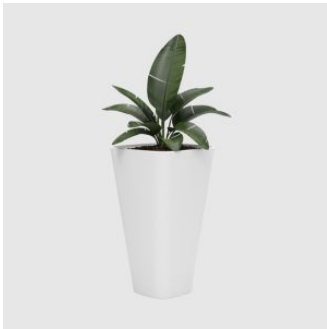

Kono

DESIGN ALEXANDER LOTERSZTAIN
DERLOT LDPE HOUSE COLOURS, AUSTRALIA

Kono is a versatile collection of planters and tables constructed of LDPE plastic, ideal for outdoor or poolside areas or office breakout spaces. The diverse range can compliment any interior or exterior environment.

MATERIALS

Top: Compact laminate to house colour

Base: LDPE plastic to house colour

Other Features: Suitable for Outdoor use

COLLECTION

Kono
PLANTER
DERLOT

Kono
CAFÉ/DINING TABLE
DERLOT

Kono Multibase
MEETING/DINING TABLE
DERLOT