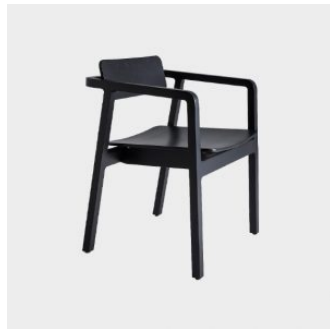

Langdon
ARMCHAIR
WORTHY