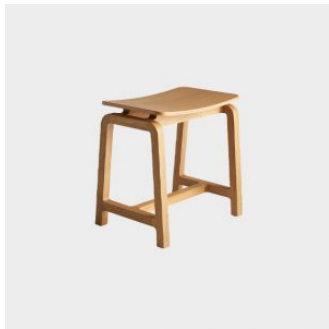

DIMENSIONS

Counter Stool

W 450 D 440 H 960 | SH 650 (mm)

Bar Stool

W 450 D 440 H 1060 | SH 750 (mm)

MATERIALS

Seat and Backrest: Constructed from moulded plywood, finished to Oak or Beech timber veneer, stained or lacquered to house colour

Upholstery: Fire retardant foam, with seat upholstered in house fabric/leather or COM/COL

Frame: Constructed from solid European Beech or American Oak, stained or lacquered to selected house colour

Glides: Standard plastic glides or felt glides for timber floors

COLLECTION

Langdon Low
STOOL
WORTHY