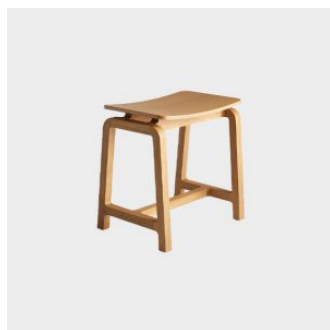

Seat and Backrest: Constructed from moulded plywood, finished to Oak or Beech timber veneer, stained or lacquered to house colour

Upholstery: Fire retardant foam, with seat upholstered in house fabric/leather or COM/COL

Frame: Constructed from solid European Beech or American Oak, stained or lacquered to selected house colour

Glides: Standard plastic glides or felt glides for timber floors

COLLECTION

Langdon
ARMCHAIR
WORTHY