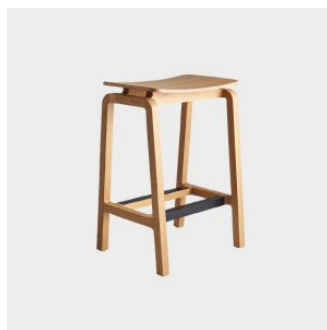

Langdon
STOOL
WORTHY