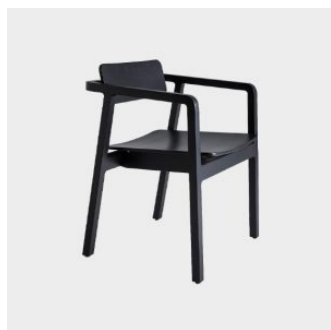

Langdon

Worthy.

DESIGN CHRISHARDY
WORTHY, AUSTRALIA

The Langdon seating collection celebrates the materials used in its construction through careful detailing, proportion and balance, offering the warmth of timber with a light and open silhouette. Solidarity is not compromised by the minimal design, Langdon is a comfortable and supremely robust chair, perfectly suited for residential, commercial and hospitality applications.

Seat and Backrest: Constructed from moulded plywood, finished to Oak or Beech timber veneer, stained or lacquered to house colour

Upholstery: Fire retardant foam, with seat upholstered in house fabric/leather or COM/COL

Frame: Constructed from solid European Beech or American Oak, stained or lacquered to selected house colour

Glides: Standard plastic glides or felt glides for timber floors

COLLECTION

Langdon
ARMCHAIR
WORTHY