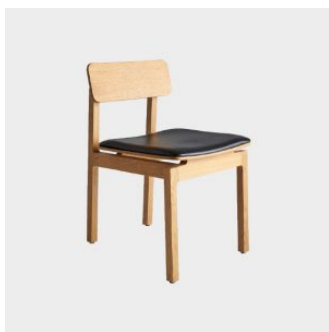

DIMENSIONS

901200

W 560 D 530 H 740 | SH 450 AH 670 (mm)

MATERIALS

Seat and Backrest: Constructed from moulded plywood, finished to Oak or Beech timber veneer, stained or lacquered to house colour

Upholstery: Fire retardant foam, with seat upholstered in house fabric/leather or COM/COL

Frame: Constructed from solid European Beech or American Oak, stained or lacquered to selected house colour

Glides: Standard plastic glides or felt glides for timber floors

COLLECTION

Langdon
CHAIR
WORTHY