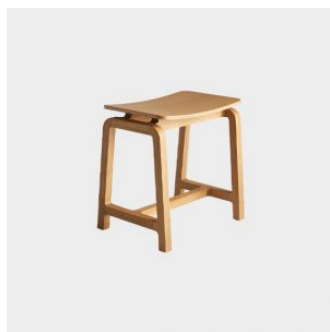

Frame: Constructed from solid European Beech or American Oak, stained or lacquered to selected house colour

Glides: Standard plastic glides or felt glides for timber floors

## COLLECTION

---

**Langdon**  
CHAIR  
WORTHY

**Langdon Low**  
STOOL  
WORTHY

**Langdon**  
STOOL  
WORTHY

**Langdon with Backrest**  
STOOL  
WORTHY

---

**SYDNEY**  
5/50 Stanley Street  
Darlinghurst