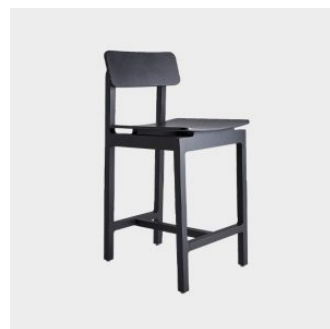

Langdon with Backrest

STOOL
WORTHY

SYDNEY
5/50 Stanley Street
Darlinghurst

+61293581155

MELBOURNE
11 Stanley Street
Collingwood

+61394170781

ownworld.com.au