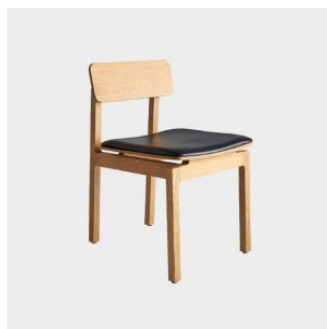

Langdon

CHAIR
WORTHY