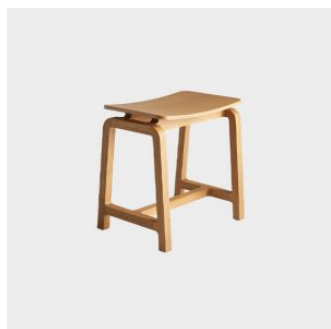

MATERIALS

Seat and Backrest: Constructed from moulded plywood, finished to Oak or Beech timber veneer, stained or lacquered to house colour

Upholstery: Fire retardant foam, with seat upholstered in house fabric/leather or COM/COL

Frame: Constructed from solid European Beech or American Oak, stained or lacquered to selected house colour

Glides: Standard plastic glides or felt glides for timber floors

COLLECTION

Langdon Low

STOOL
WORTHY