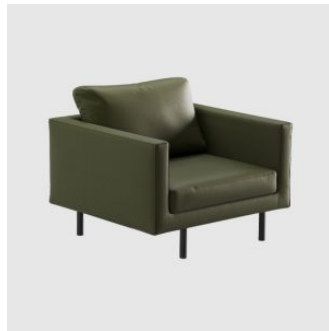

Leon

LOUNGE CHAIR

OWNWORLD

SYDNEY
5/50 Stanley Street
Darlinghurst

+61293581155

MELBOURNE
11 Stanley Street
Collingwood

+61394170781

ownworld.com.au