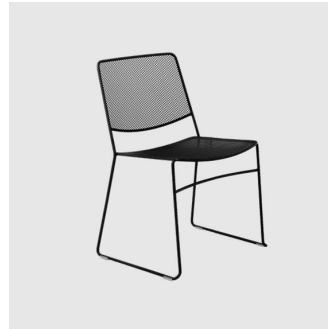

Link Outdoor
STACKING CHAIR
FORNASARIG

SYDNEY
5/50 Stanley Street
Darlinghurst

+61 2 9358 1155

MELBOURNE
11 Stanley Street
Collingwood

+61 3 9417 0781

ownworld.com.au