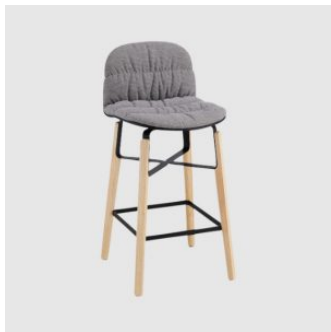

DIMENSIONS

Liu H65 MTLG

Liu H65 MTS2

W 490 D 480 H 910 | SH 650 (mm)

Liu H75 MTLG

Liu H75 MTS2

W 490 D 480 H 910 | SH 750 (mm)

MATERIALS

Shell: Made of veneered wood, lacquered to selected finish

Upholstery: Fire retardant foam, inside shell upholstered, to selected colour

Base: Made of steel, to selected finish

Glides: Nylon glides

COLLECTION

Liu ML Timber 4-Leg
STOOL
MIDJ