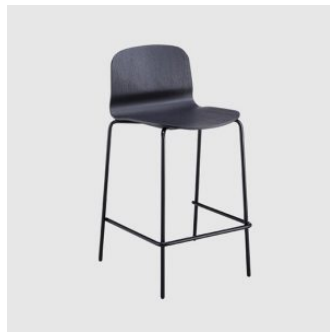

Liu H75 MTS2

W 490 D 480 H 910 | SH 750 (mm)

MATERIALS

Shell: Made of veneered wood, lacquered to selected finish

Upholstery: Fire retardant foam, inside shell upholstered, to selected colour

Base: Made of steel, to selected finish

Glides: Nylon glides

COLLECTION

Liu ML Timber 4-Leg
STOOL
MIDJ

Liu MT 4-Leg
STOOL
MIDJ

Liu SM 4-Leg
STACKING CHAIR
MIDJ

Liu SM Sled
STACKING CHAIR
MIDJ

Liu S ML Timber 4-Leg
CHAIR
MIDJ

SYDNEY
5/50 Stanley Street
Darlinghurst