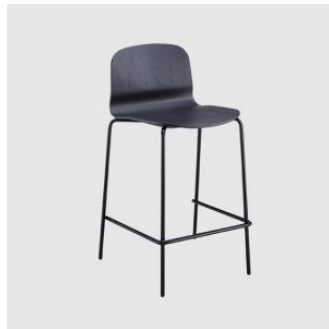

Shell: Made of veneered wood, lacquered to selected finish

Upholstery: Fire retardant foam, inside shell upholstered, to selected colour

Base: Made of steel, to selected finish

Glides: Nylon glides

COLLECTION

Liu ML Timber 4-Leg

STOOL
MIDJ

Liu MT 4-Leg

STOOL
MIDJ

Liu SM 4-Leg

STACKING CHAIR
MIDJ

Liu SMSled

STACKING CHAIR
MIDJ