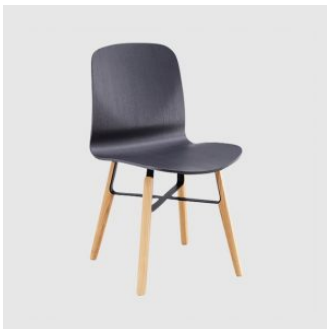

Shell: Made of veneered wood, lacquered to selected finish

Upholstery: Fire retardant foam, inside shell upholstered, to selected colour

Base: Made of steel, to selected finish

Glides: Nylon glides

COLLECTION

Liu ML Timber 4-Leg

STOOL
MIDJ

Liu MT 4-Leg

STOOL
MIDJ

Liu SM 4-Leg

STACKING CHAIR
MIDJ

Liu SMSled

STACKING CHAIR
MIDJ

Liu SML Timber 4-Leg

CHAIR
MIDJ

SYDNEY
5/50 Stanley Street
Darlinghurst

+61293581155

MELBOURNE
11 Stanley Street
Collingwood

+61394170781

ownworld.com.au