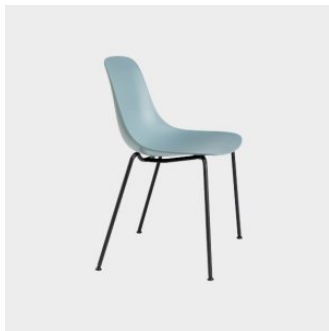

DIMENSIONS

W 550 D 545 H 1005 | SH 665 (mm)

W 550 D 575 H 1105 | SH 760 (mm)

MATERIALS

Shell: Moulded polypropylene to selected house colour

Upholstery: Fire retardant foam, with seat upholstered in house fabric/leather or COM/COL

Frame: Steel tubular frame, chromed or powdercoated to house colour

Glides: Plastic glides

COLLECTION

Loop 4-Leg
STACKING CHAIR
INFINITI