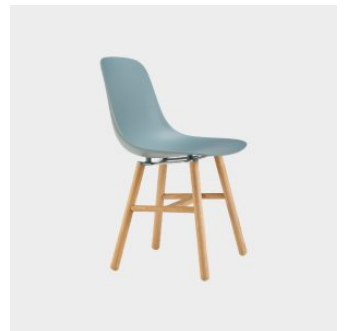

Loop

infiniti

DESIGN CLAUD BREINHOLT
INFINITI, ITALY

Loop is a versatile and extensive seating collection with a mix and match concept. The elegant polypropylene shell is available in both single and dual colours and is also available upholstered for additional comfort. The versatility of the range make this collection suitable for countless applications and settings.

The Pure Loop 4 Leg and sled base chair are stackable up to 7 chairs and are available in finishes suitable for outdoor use.

The Pure Loop chair collection includes the following base options; 4 Leg (metal and timber), Sled, 4-Way Swivel, 4-Way Castor and 5-Way Castor Base. Also available to complement the range are the Pure Loop lounge chairs with swivel base and stool, available in both counter and bar heights.

Loop 4-Way Swivel on Castor
MEETING CHAIR
INFINITI

Loop 4-Way Swivel
MEETING CHAIR
INFINITI

Loop 4-Way Swivel
LOUNGE CHAIR
INFINITI

Loop Low
STOOL
INFINITI

Loop Low Back
STOOL
INFINITI

Loop Sled
STACKING CHAIR
INFINITI

Loop Timber 4-Leg
CHAIR
INFINITI

SYDNEY
5/50 Stanley Street
Darlinghurst

+61 2 9358 1155

MELBOURNE
11 Stanley Street
Collingwood

+61 3 9417 0781

ownworld.com.au

Loop HB Lounge
LOUNGE CHAIR
INFINITI

SYDNEY
5/50 Stanley Street
Darlinghurst