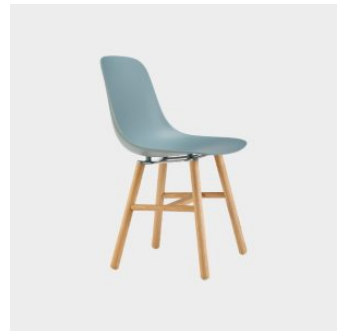

Loop Low

infiniti

DESIGN CLAUD BREINHOLT
INFINITI, ITALY

Loop is a versatile and extensive seating collection with a mix and match concept. The elegant polypropylene shell is available in both single and dual colours and is also available upholstered for additional comfort. The versatility of the range make this collection suitable for countless applications and settings.

The Pure Loop 4 Leg and sled base chair are stackable up to 7 chairs and are available in finishes suitable for outdoor use.

The Pure Loop chair collection includes the following base options; 4 Leg (metal and timber), Sled, 4-Way Swivel, 4-Way Castor and 5-Way Castor Base. Also available to complement the range are the Pure Loop lounge chairs with swivel base and stool, available in both counter and bar heights.

Loop 4-Way Swivel
LOUNGE CHAIR
INFINITI

Loop Low
STOOL
INFINITI

Loop Low Back
STOOL
INFINITI

Loop Sled
STACKING CHAIR
INFINITI

Loop Timber 4-Leg
CHAIR
INFINITI

Loop HB Lounge
LOUNGE CHAIR
INFINITI

SYDNEY
5/50 Stanley Street
Darlinghurst