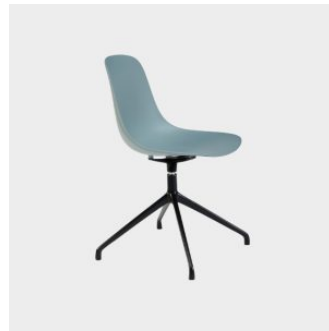

Loop Low

infiniti

DESIGN CLAUD BREINHOLT
INFINITI, ITALY

Loop is a versatile and extensive seating collection with a mix and match concept. The elegant polypropylene shell is available in both single and dual colours and is also available upholstered for additional comfort. The versatility of the range make this collection suitable for countless applications and settings.

The Pure Loop 4 Leg and sled base chair are stackable up to 7 chairs and are available in finishes suitable for outdoor use.

The Pure Loop chair collection includes the following base options; 4 Leg (metal and timber), Sled, 4-Way Swivel, 4-Way Castor and 5-Way Castor Base. Also available to complement the range are the Pure Loop lounge chairs with swivel base and stool, available in both counter and bar heights.

Frame: Steel tubular frame, chromed or powdercoated to house colour

Glides: Plastic glides

COLLECTION

Loop 4-Leg
STACKING CHAIR
INFINITI

Loop 4-Way Swivel on Castor
MEETING CHAIR
INFINITI

Loop 4-Way Swivel
MEETING CHAIR
INFINITI

Loop 4-Way Swivel
LOUNGE CHAIR
INFINITI

Loop Low
STOOL
INFINITI

Loop Low Back
STOOL
INFINITI

Loop Sled
STACKING CHAIR
INFINITI

Loop Timber 4-Leg
CHAIR
INFINITI

Loop HB Lounge
LOUNGE CHAIR
INFINITI

SYDNEY
5/50 Stanley Street
Darlinghurst