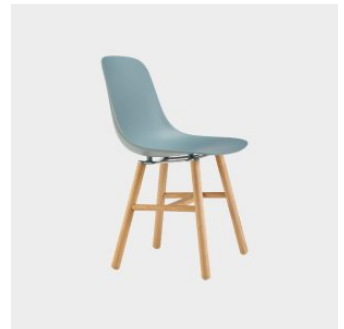

Loop Timber 4-Leg

infiniti

DESIGN CLAUD BREINHOLT
INFINITI, ITALY

Loop is a versatile and extensive seating collection with a mix and match concept. The elegant polypropylene shell is available in both single and dual colours and is also available upholstered for additional comfort. The versatility of the range make this collection suitable for countless applications and settings.

The Pure Loop 4 Leg and sled base chair are stackable up to 7 chairs and are available in finishes suitable for outdoor use.

The Pure Loop chair collection includes the following base options; 4 Leg (metal and timber), Sled, 4-Way Swivel, 4-Way Castor and 5-Way Castor Base. Also available to complement the range are the Pure Loop lounge chairs with swivel base and stool, available in both counter and bar heights.

Loop 4-Way Swivel
LOUNGE CHAIR
INFINITI

Loop Low
STOOL
INFINITI

Loop Low Back
STOOL
INFINITI

Loop Sled
STACKING CHAIR
INFINITI

Loop Timber 4-Leg
CHAIR
INFINITI

SYDNEY
5/50 Stanley Street
Darlinghurst

+61 2 9358 1155

MELBOURNE
11 Stanley Street
Collingwood

+61 3 9417 0781

ownworld.com.au

Loop HB Lounge

LOUNGE CHAIR

INFINITI

SYDNEY
5/50 Stanley Street
Darlinghurst

+61293581155