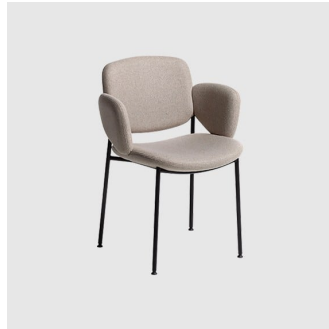

Macka
ARMCHAIR
ARRMET