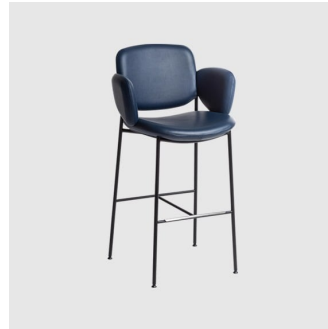

Macka
STOOL
ARRMET

SYDNEY
5/50 Stanley Street
Darlinghurst

+61 2 9358 1155

MELBOURNE
11 Stanley Street
Collingwood

+61 3 9417 0781

ownworld.com.au