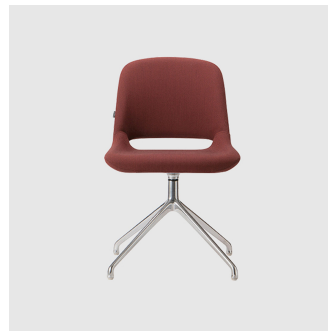

W 560 D 590 H 820 | SH 460 (mm)

MATERIALS

Body: Inner steel frame, covered with high density mould-injected polyurethane FR foam

Upholstery: Shell fully upholstered in house fabrics/leathers or COM/COL

Base: Polished aluminium

Glides: Plastic glides

COLLECTION

Magda 00 4-Way Pedestal

CHAIR
TORRE

Magda 04 4-Way Pedestal

ARMCHAIR
TORRE

Magda 00 4-Way Swivel

MEETING CHAIR
TORRE

Magda 04 4-Way Swivel

MEETING CHAIR
TORRE

Magda 00 5-Way Castor

TASK CHAIR
TORRE

Magda 04 5-Way Castor

TASK ARMCHAIR
TORRE

Magda 05 HB Metal 4-Leg

LOUNGE CHAIR
TORRE