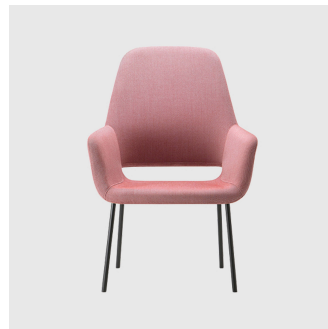

Magda 04 4-Way Swivel

MEETING CHAIR
TORRE

Magda 00 5-Way Castor

TASK CHAIR
TORRE

Magda 04 5-Way Castor

TASK ARMCHAIR
TORRE

Magda 05 HB Metal 4-Leg

LOUNGE CHAIR
TORRE