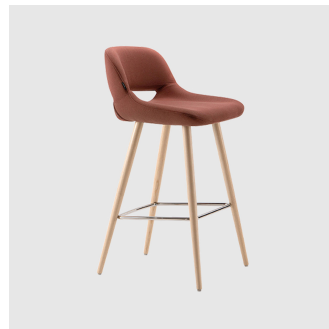

Magda 00 4-Way Swivel

torre₁₉₆₁

DESIGN CARLESI & TONELLI
TORRE, ITALY

Torre's interchangeable multi-base programme offers great versatility, enabling clients to choose from a wide range of base options. The chairs, stools, lounge and armchairs within each collection all reference the same design aesthetic and can be seamlessly inserted in to different environments and applications within the same project, maintaining style continuity and formal harmony.

Magda 04 Metal 4-Leg
ARMCHAIR
TORRE

Magda 05 Metal 4-Leg
LOUNGE CHAIR
TORRE

Magda 07 Metal 4-Leg
STOOL
TORRE

Magda 09 Metal 4-Leg
LOUNGE
TORRE

Magda 07 Pedestal
STOOL
TORRE

Magda 04 Sled
ARMCHAIR
TORRE

Magda 00 Timber 4-Leg
CHAIR
TORRE

Magda 04 Timber 4-Leg
ARMCHAIR
TORRE

Magda 05 Timber 4-Leg
LOUNGE CHAIR
TORRE

Magda 07 Timber 4-Leg
STOOL
TORRE

Magda 09 Timber 4-Leg
LOUNGE
TORRE

SYDNEY
5/50 Stanley Street
Darlinghurst

+61 2 9358 1155

MELBOURNE
11 Stanley Street
Collingwood