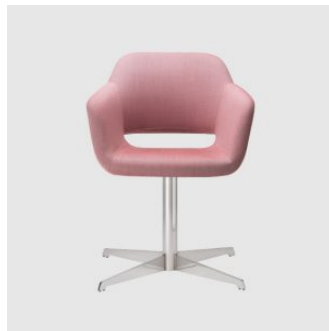

Magda 04 4-Way Pedestal

ARMCHAIR
TORRE