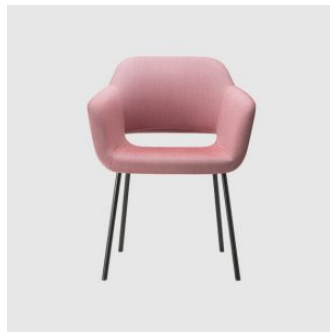

LOUNGE CHAIR  
TORRE

SYDNEY  
5/50 Stanley Street  
Darlinghurst

+61 2 9358 1155

MELBOURNE  
11 Stanley Street  
Collingwood

+61 3 9417 0781

[ownworld.com.au](http://ownworld.com.au)

**Magda 00 Metal 4-Leg**  
CHAIR  
TORRE