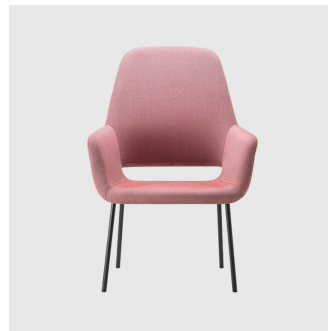

MEETING CHAIR  
TORRE

**Magda 00 5-Way Castor**

TASK CHAIR  
TORRE

**Magda 04 5-Way Castor**

TASK ARMCHAIR  
TORRE

**Magda 05 HB Metal 4-Leg**

LOUNGE CHAIR  
TORRE

**Magda 05 HB Timber 4-Leg**