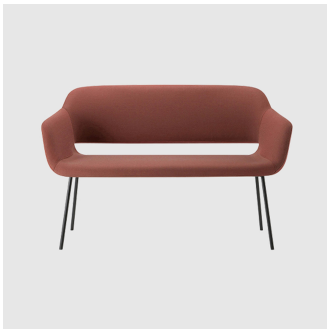

Magda 09 Metal 4-Leg
LOUNGE
TORRE