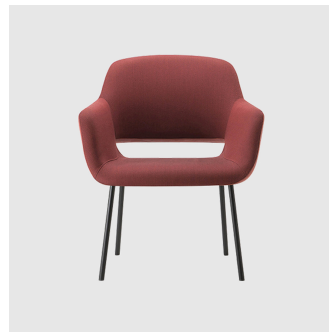

Magda 05 Metal 4-Leg
LOUNGE CHAIR
TORRE