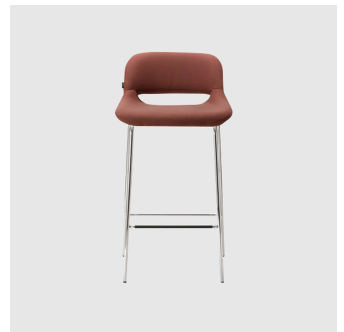

Magda 07 Metal 4-Leg
STOOL
TORRE