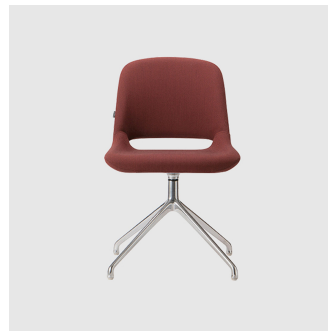

## MATERIALS

Body: Inner steel frame, covered with high density mould-injected polyurethane FR foam

Upholstery: Shell fully upholstered in house fabrics/leathers or COM/COL

Base: Polished aluminium

Glides: Plastic glides

## COLLECTION

**Magda 00 4-Way Pedestal**

CHAIR  
TORRE

**Magda 04 4-Way Pedestal**

ARMCHAIR  
TORRE

**Magda 00 4-Way Swivel**

MEETING CHAIR  
TORRE

**Magda 04 4-Way Swivel**