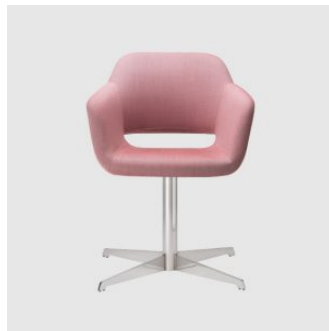

## MATERIALS

Body: Inner steel frame, covered with high density mould-injected polyurethane FR foam

Upholstery: Shell fully upholstered in house fabrics/leathers or COM/COL

Base: Polished aluminium

Glides: Plastic glides

## COLLECTION

**Magda 00 4-Way Pedestal**

CHAIR  
TORRE

**Magda 04 4-Way Pedestal**

ARMCHAIR  
TORRE

**Magda 00 4-Way Swivel**

MEETING CHAIR  
TORRE

**Magda 04 4-Way Swivel**