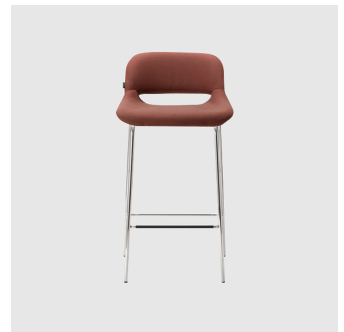

Magda 07 Metal 4-Leg
STOOL
TORRE