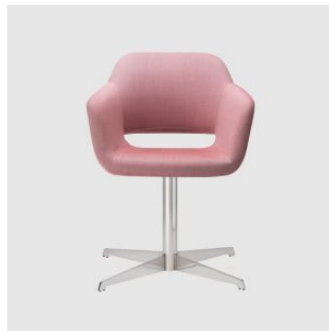

Base: Polished aluminium

Castors: Black castors

COLLECTION

Magda 00 4-Way Pedestal

CHAIR
TORRE

Magda 04 4-Way Pedestal

ARMCHAIR
TORRE

Magda 00 4-Way Swivel