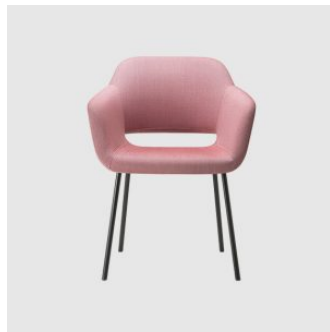

Magda 04 Metal 4-Leg
ARMCHAIR
TORRE