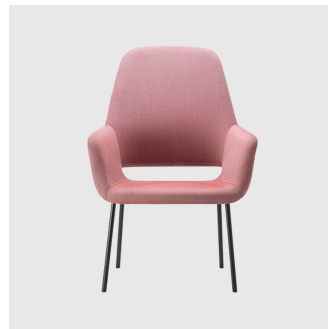

MEETING CHAIR
TORRE

Magda 04 4-Way Swivel

MEETING CHAIR
TORRE

Magda 00 5-Way Castor

TASK CHAIR
TORRE

Magda 04 5-Way Castor

TASK ARMCHAIR
TORRE

Magda 05 HB Metal 4-Leg