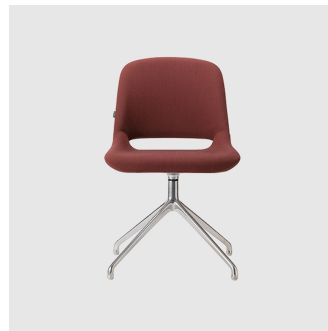

Base: Polished aluminium

Castors: Black castors

COLLECTION

Magda 00 4-Way Pedestal

CHAIR
TORRE

Magda 04 4-Way Pedestal

ARMCHAIR
TORRE

Magda 00 4-Way Swivel