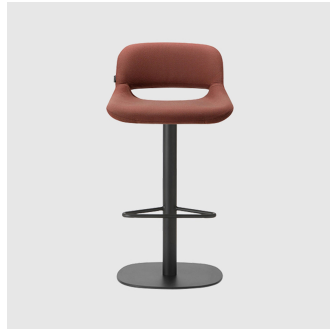

Base: Tubular steel frame, to selected finish

Glides: Plastic glides

COLLECTION

Magda 00 4-Way Pedestal

CHAIR
TORRE

Magda 04 4-Way Pedestal

ARMCHAIR
TORRE

Magda 00 4-Way Swivel

Magda 00 Metal 4-Leg
CHAIR
TORRE

Magda 04 Metal 4-Leg
ARMCHAIR
TORRE

Magda 05 Metal 4-Leg
LOUNGE CHAIR
TORRE

Magda 07 Metal 4-Leg
STOOL
TORRE

Magda 09 Metal 4-Leg
LOUNGE
TORRE

Magda 07 Pedestal
STOOL
TORRE