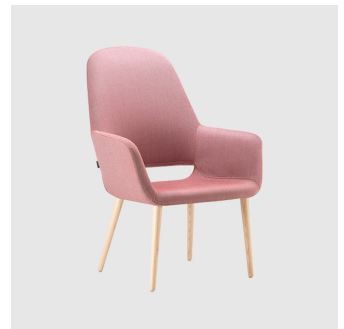

Magda 05 HB Timber 4-Leg

LOUNGE CHAIR
TORRE

SYDNEY
5/50 Stanley Street
Darlinghurst

+61 2 9358 1155

MELBOURNE
11 Stanley Street
Collingwood

+61 3 9417 0781

ownworld.com.au