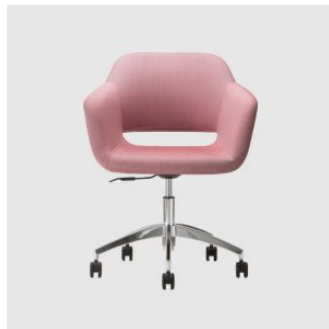

Base: Tubular steel frame, to selected finish

Glides: Plastic glides

COLLECTION

Magda 00 4-Way Pedestal

CHAIR
TORRE

Magda 04 4-Way Pedestal

ARMCHAIR
TORRE

Magda 00 4-Way Swivel

MEETING CHAIR
TORRE

Magda 04 4-Way Swivel

MEETING CHAIR
TORRE

Magda 00 5-Way Castor

TASK CHAIR
TORRE

Magda 04 5-Way Castor

TASK ARMCHAIR
TORRE

Magda 05 HB Metal 4-Leg