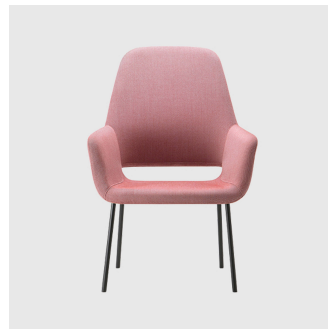

Base: Tubular steel frame, to selected finish

Glides: Plastic glides

COLLECTION

Magda 00 4-Way Pedestal

CHAIR
TORRE

Magda 04 4-Way Pedestal

ARMCHAIR
TORRE

Magda 00 4-Way Swivel

MEETING CHAIR
TORRE

Magda 04 4-Way Swivel

MEETING CHAIR
TORRE

Magda 00 5-Way Castor

TASK CHAIR
TORRE

Magda 04 5-Way Castor

TASK ARMCHAIR
TORRE

Magda 05 HB Metal 4-Leg