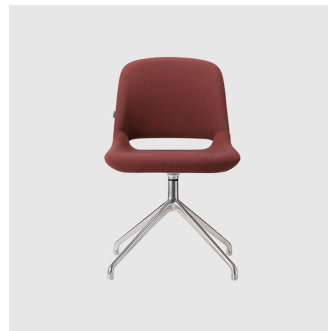

Base: Tubular steel frame, to selected finish

Glides: Plastic glides

COLLECTION

Magda 00 4-Way Pedestal

CHAIR
TORRE

Magda 04 4-Way Pedestal

ARMCHAIR
TORRE

Magda 00 4-Way Swivel