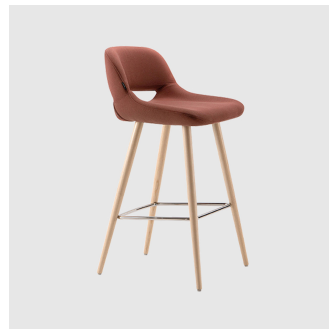

Magda 05 HB Metal 4-Leg

torre₁₉₆₁

DESIGN CARLESÌ & TONELLI
TORRE, ITALY

Torre's interchangeable multi-base programme offers great versatility, enabling clients to choose from a wide range of base options. The chairs, stools, lounge and armchairs within each collection all reference the same design aesthetic and can be seamlessly inserted in to different environments and applications within the same project, maintaining style continuity and formal harmony.

Magda 04 Sled
ARMCHAIR
TORRE

Magda 00 Timber 4-Leg
CHAIR
TORRE

Magda 04 Timber 4-Leg
ARMCHAIR
TORRE

Magda 05 Timber 4-Leg
LOUNGE CHAIR
TORRE

Magda 07 Timber 4-Leg
STOOL
TORRE

Magda 09 Timber 4-Leg
LOUNGE
TORRE