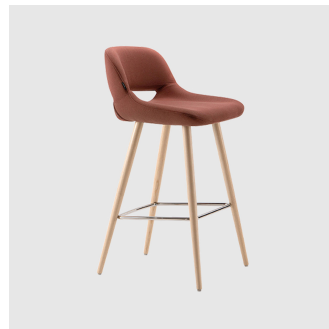

Magda 07 Metal 4-Leg

torre₁₉₆₁

DESIGN CARLESÌ & TONELLI
TORRE, ITALY

Torre's interchangeable multi-base programme offers great versatility, enabling clients to choose from a wide range of base options. The chairs, stools, lounge and armchairs within each collection all reference the same design aesthetic and can be seamlessly inserted in to different environments and applications within the same project, maintaining style continuity and formal harmony.

Magda 04 Metal 4-Leg
ARMCHAIR
TORRE

Magda 05 Metal 4-Leg
LOUNGE CHAIR
TORRE

Magda 07 Metal 4-Leg
STOOL
TORRE

Magda 09 Metal 4-Leg
LOUNGE
TORRE

Magda 07 Pedestal
STOOL
TORRE

Magda 04 Sled
ARMCHAIR
TORRE

Magda 00 Timber 4-Leg
CHAIR
TORRE

Magda 04 Timber 4-Leg
ARMCHAIR
TORRE

Magda 05 Timber 4-Leg
LOUNGE CHAIR
TORRE

Magda 07 Timber 4-Leg
STOOL
TORRE

Magda 09 Timber 4-Leg
LOUNGE
TORRE

SYDNEY
5/50 Stanley Street
Darlinghurst

+61 2 9358 1155

MELBOURNE
11 Stanley Street
Collingwood