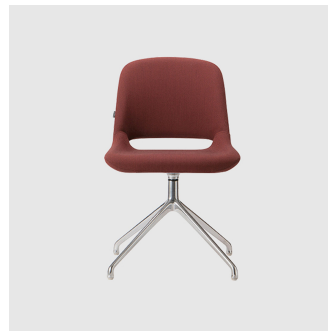

W 540 D 570 H 990 | SH 750 (mm)

MATERIALS

Body: Inner steel frame, covered with high density mould-injected polyurethane FR foam

Upholstery: Shell fully upholstered in house fabrics/leathers or COM/COL

Base: Tubular steel frame, to selected finish

Glides: Plastic glides

COLLECTION

Magda 00 4-Way Pedestal

CHAIR
TORRE

Magda 04 4-Way Pedestal

ARMCHAIR
TORRE

Magda 00 4-Way Swivel

MEETING CHAIR
TORRE

Magda 04 4-Way Swivel

MEETING CHAIR
TORRE

Magda 00 5-Way Castor

TASK CHAIR
TORRE

Magda 04 5-Way Castor

TASK ARMCHAIR
TORRE

Magda 05 HB Metal 4-Leg

LOUNGE CHAIR
TORRE