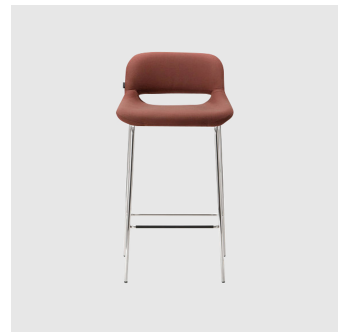

+61 2 9358 1155

MELBOURNE
11 Stanley Street
Collingwood

+61 3 9417 0781

ownworld.com.au

Magda 00 Metal 4-Leg
CHAIR
TORRE

Magda 04 Metal 4-Leg
ARMCHAIR
TORRE

Magda 05 Metal 4-Leg
LOUNGE CHAIR
TORRE

Magda 07 Metal 4-Leg
STOOL
TORRE