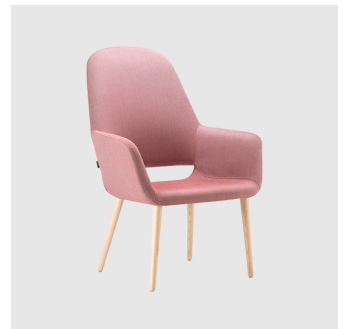

Magda 05 HB Timber 4-Leg
LOUNGE CHAIR
TORRE

SYDNEY
5/50 Stanley Street
Darlinghurst

+61 2 9358 1155

MELBOURNE
11 Stanley Street
Collingwood

+61 3 9417 0781

ownworld.com.au