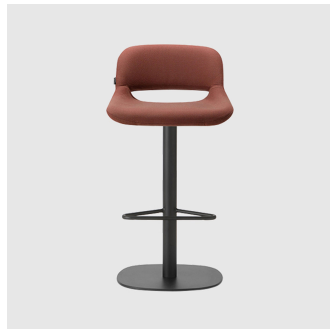

Magda 07 Pedestal
STOOL
TORRE