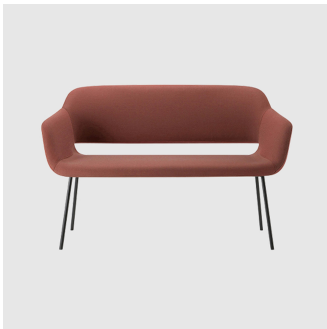

Magda 07 Timber 4-Leg

torre₁₉₆₁

DESIGN CARLESÌ & TONELLI
TORRE, ITALY

Torre's interchangeable multi-base programme offers great versatility, enabling clients to choose from a wide range of base options. The chairs, stools, lounge and armchairs within each collection all reference the same design aesthetic and can be seamlessly inserted in to different environments and applications within the same project, maintaining style continuity and formal harmony.

+61 2 9358 1155

MELBOURNE
11 Stanley Street
Collingwood

+61 3 9417 0781

ownworld.com.au

Magda 00 Metal 4-Leg
CHAIR
TORRE

Magda 04 Metal 4-Leg
ARMCHAIR
TORRE

Magda 05 Metal 4-Leg
LOUNGE CHAIR
TORRE

Magda 07 Metal 4-Leg
STOOL
TORRE