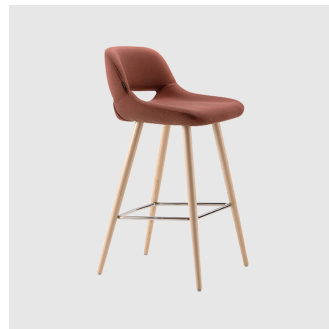

Magda 07 Timber 4-Leg

torre₁₉₆₁

DESIGN CARLESÌ & TONELLI
TORRE, ITALY

Torre's interchangeable multi-base programme offers great versatility, enabling clients to choose from a wide range of base options. The chairs, stools, lounge and armchairs within each collection all reference the same design aesthetic and can be seamlessly inserted in to different environments and applications within the same project, maintaining style continuity and formal harmony.

Magda 09 Metal 4-Leg
LOUNGE
TORRE

Magda 07 Pedestal
STOOL
TORRE

Magda 04 Sled
ARMCHAIR
TORRE

Magda 00 Timber 4-Leg
CHAIR
TORRE

Magda 04 Timber 4-Leg
ARMCHAIR
TORRE

Magda 05 Timber 4-Leg
LOUNGE CHAIR
TORRE

Magda 07 Timber 4-Leg
STOOL
TORRE