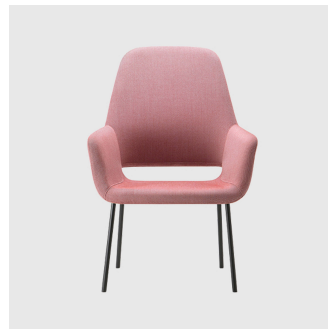

Magda 05 HB Metal 4-Leg
LOUNGE CHAIR
TORRE