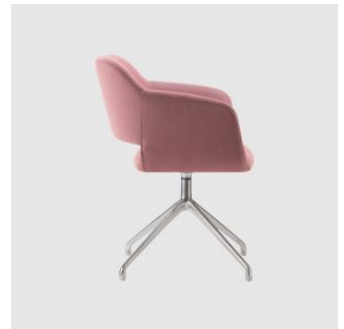

W 540 D 570 H 990 | SH 750 (mm)

MATERIALS

Body: Inner steel frame, covered with high density mould-injected polyurethane FR foam

Upholstery: Shell fully upholstered in house fabrics/leathers or COM/COL

Base: Solid conical Ash wood legs, stained to house colour

Footrest: Made of tubular steel, to selected finish

Glides: Plastic glides

COLLECTION

Magda 00 4-Way Pedestal
CHAIR
TORRE

Magda 04 4-Way Pedestal
ARMCHAIR
TORRE

Magda 00 4-Way Swivel
MEETING CHAIR
TORRE

Magda 04 4-Way Swivel
MEETING CHAIR
TORRE