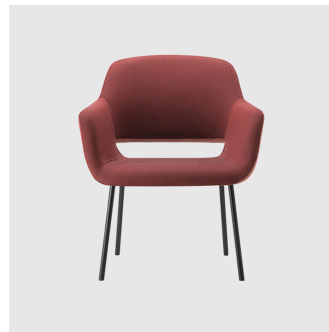

Magda 07 Timber 4-Leg

torre₁₉₆₁

DESIGN CARLESÌ & TONELLI
TORRE, ITALY

Torre's interchangeable multi-base programme offers great versatility, enabling clients to choose from a wide range of base options. The chairs, stools, lounge and armchairs within each collection all reference the same design aesthetic and can be seamlessly inserted in to different environments and applications within the same project, maintaining style continuity and formal harmony.

+61 2 9358 1155

MELBOURNE
11 Stanley Street
Collingwood

+61 3 9417 0781

ownworld.com.au

Magda 00 Metal 4-Leg
CHAIR
TORRE

Magda 04 Metal 4-Leg
ARMCHAIR
TORRE

Magda 05 Metal 4-Leg
LOUNGE CHAIR
TORRE

Magda 07 Metal 4-Leg
STOOL
TORRE