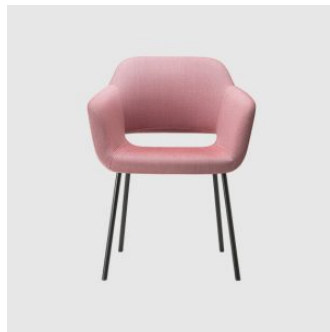

+61 2 9358 1155

MELBOURNE
11 Stanley Street
Collingwood

+61 3 9417 0781

ownworld.com.au

Magda 00 Metal 4-Leg
CHAIR
TORRE

Magda 04 Metal 4-Leg
ARMCHAIR
TORRE

Magda 05 Metal 4-Leg
LOUNGE CHAIR
TORRE

Magda 07 Metal 4-Leg
STOOL
TORRE