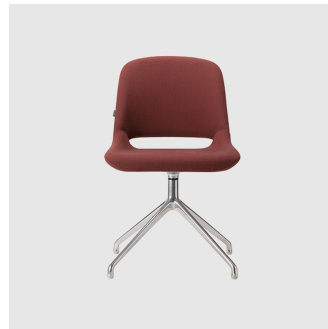

W 540 D 570 H 990 | SH 750 (mm)

MATERIALS

Body: Inner steel frame, covered with high density mould-injected polyurethane FR foam

Upholstery: Shell fully upholstered in house fabrics/leathers or COM/COL

Base: Solid conical Ash wood legs, stained to house colour

Footrest: Made of tubular steel, to selected finish

Glides: Plastic glides

COLLECTION

Magda 00 4-Way Pedestal
CHAIR
TORRE

Magda 04 4-Way Pedestal
ARMCHAIR
TORRE

Magda 00 4-Way Swivel
MEETING CHAIR
TORRE

Magda 04 4-Way Swivel
MEETING CHAIR
TORRE