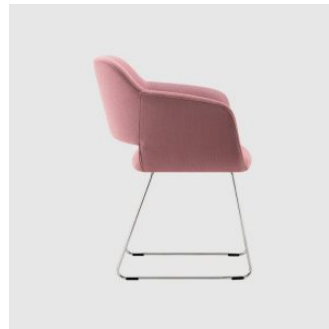

Magda 04 Sled
ARMCHAIR
TORRE