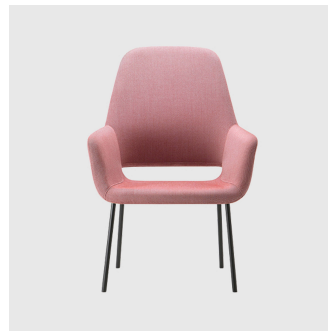

MEETING CHAIR
TORRE

Magda 04 4-Way Swivel

MEETING CHAIR
TORRE

Magda 00 5-Way Castor

TASK CHAIR
TORRE

Magda 04 5-Way Castor

TASK ARMCHAIR
TORRE

Magda 05 HB Metal 4-Leg