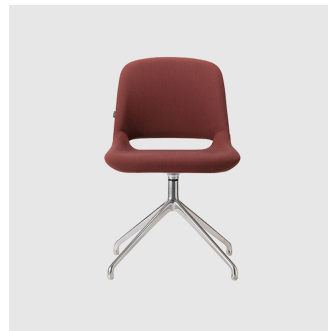

Base: Solid conical Ash wood legs, stained to house colour

Glides: Plastic glides

COLLECTION

Magda 00 4-Way Pedestal

CHAIR
TORRE

Magda 04 4-Way Pedestal

ARMCHAIR
TORRE

Magda 00 4-Way Swivel