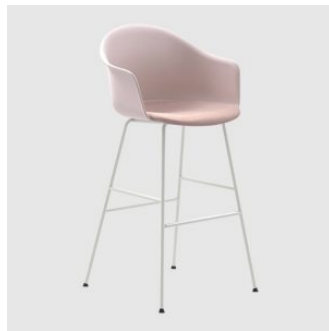

Mani Armshell 4-Way Swivel on Castors

armmet

DESIGN WELLING/LUDVIK
ARRMET, ITALY

Mani Armshell is a polypropylene armchair featuring soft, curved contours, that provides comfortable seating to support even the most relaxed postures. It shares the existing Mani collection's extreme versatility.

The polypropylene shell produced from a single mould is accompanied by a choice of seat inserts made of timber, upholstered or in tone-on-tone polypropylene in a slightly deeper shade. Mani Armshell, is also available in a fully upholstered version, which can be combined with ten different chair or stool bases featuring wooden legs, metal sled base, 4-way swivel base or with castors.

ownworld.com.au

DIMENSIONS

Máni Armshell HO/4

W 610 D 560 H 840 | AH 690 SH 470 (mm)

MATERIALS

Shell: Made from polypropylene, to selected finish

Upholstery: FR foam, fully upholstered, to selected finish

Base: Made from die-cast aluminium, to selected finish

Castors: Nylon castors

COLLECTION

Máni Armshell 4-Leg

ARMCHAIR
ARRMET

Máni Armshell 4-Leg

STOOL
ARRMET

Máni Armshell 4-Way Swivel

MEETING ARMCHAIR
ARRMET